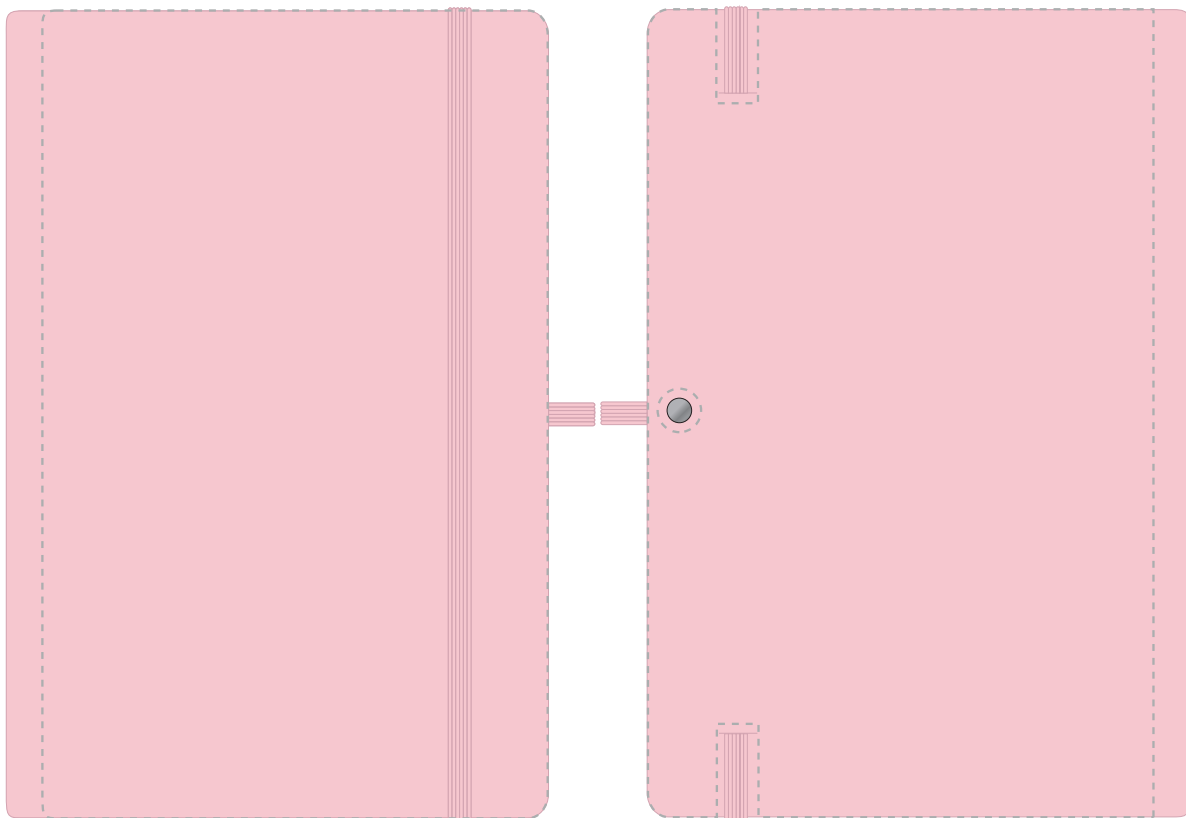

Your Ref:
Our Ref:

Quantity:
Version: 1

Product Code: QS0345
Product Colour: BABY PINK

PRINTING CONCERNS:

Please note that this product has Sustainability Markings that are not visible from this perspective

We stock this item in the following colours

**PANTONE REFERENCE(S)**

Product Image for visualisation
- colours may vary

Debossing / Foil Blocking
(Edge to Edge)

ARTWORK SCALE 50%

ARTWORK SCALE 50%

The dashed line is to demonstrate print area and will not appear on your printed item

To proceed, please approve visual via the online system.

ARTWORK SCALE 100%
Max print area: 134mm x 214mm

ARTWORK SCALE 100%
Max print area: 134mm x 214mm